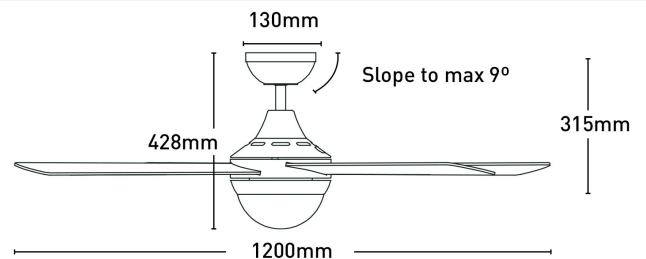

## Lonsdale AC Ceiling Fan with Light and Remote

FC922124RWH

- 120cm ceiling fans
- Reversible airflow for summer and winter use
- Tropically rated
- Metal body with plywood blades
- Suitable for indoor installation
- 3-speed Wall Controller or remote controller included
- Available with or without fitted B22 light
- Model with light available with or without (FRM86)
- 3-speed remote control with light on/off and dimming function

<b>Blade Material</b>	Plywood
<b>Blade Sweep</b>	120cm
<b>Colour Options</b>	White/Brushed Chrome
<b>Controller</b>	Remote Control (FRM86)
<b>Light Output</b>	max. globe dimension: L110mm x w55mm
<b>Material</b>	Metal
<b>Max Airflow</b>	7,400m <sup>3</sup> /h
<b>Model</b>	FC922124R
<b>Recommended Spaces</b>	Living Room, Dining Room, Kitchen, Bedroom, Study
<b>Reverse Airflow</b>	True
<b>Speed Settings</b>	3
<b>Warranty</b>	2 year in-home warranty / 5 year motor warranty
<b>Wattage</b>	60W motor and B22 2xMax.20W CFL or LED globe
<b>Weight</b>	6.5 kg

### Dimensions